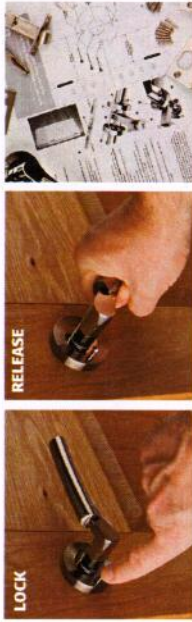

Callisto Code: 3665
PCP Rose / SCP - PCP Lever

Seriphos Code: 3685
PCP Rose / SCP - PCP Lever

Titon Code: 3585
PCP / SCP Lever & Rose

Centaur Code: 3660
SNP Lever & Rose

ARC PUSH BUTTON PRIVACY

Easy to fit - suitable for both DIY and trade customers
Reduced fitting time - ideal for joiners and tradesmen
Simple - rotating latch bolt for universal handing

Simply press the button to lock the handle and then operate the lever as normal to release the lock. Emergency release for outside access

PUSH BUTTON PRIVACY
Push Button Privacy is Available With ALL Designs On This Leaflet