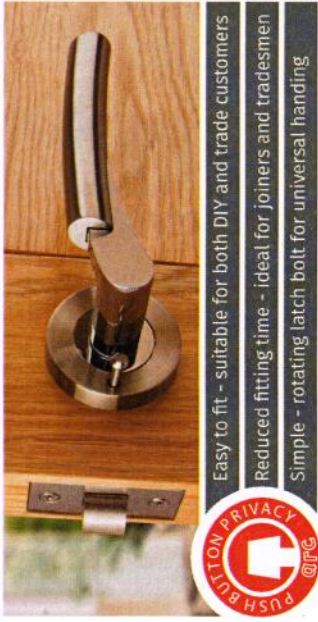

Callisto Code: 3665
PCP Rose / SCP - PCP Lever

Seriphos Code: 3685
PCP Rose / SCP - PCP Lever

Titon Code: 3585
PCP / SCP Lever & Rose

Centaur Code: 3660
SNP Lever & Rose

ARC PUSH BUTTON PRIVACY

Easy to fit - suitable for both DIY and trade customers
Reduced fitting time - ideal for joiners and tradesmen
Simple - rotating latch bolt for universal handing

Simply press the button to lock the handle and then operate the lever as normal to release the lock. Emergency release for outside access

PUSH BUTTON PRIVACY
Push Button Privacy is Available With ALL Designs On This Leaflet