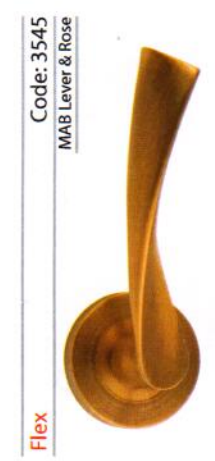

A WIDE RANGE OF MATCHING ACCESSORIES ARE AVAILABLE

FINISH GUIDE

PCP - Polished Chrome	SCP - Satin Chrome	SNP - Satin Nickel	BLK NKL - Black Nickel	PEB - Polished Brass	ORB - Oil Rubbed Bronze	MAB - Matt Antique Brass
-----------------------	--------------------	--------------------	------------------------	----------------------	-------------------------	--------------------------