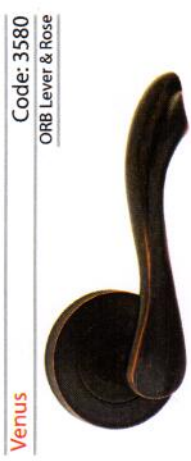

A WIDE RANGE OF MATCHING ACCESSORIES ARE AVAILABLE

FINISH GUIDE

PCP - Polished Chrome	SCP - Satin Chrome	SNP - Satin Nickel	BLK NKL - Black Nickel	PEB - Polished Brass	ORB - Oil Rubbed Bronze	MAB - Matt Antique Brass
-----------------------	--------------------	--------------------	------------------------	----------------------	-------------------------	--------------------------