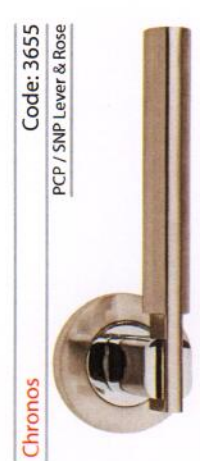

A WIDE RANGE OF MATCHING ACCESSORIES ARE AVAILABLE

FINISH GUIDE

PCP - Polished Chrome	SCP - Satin Chrome	SNP - Satin Nickel	BLK NKL - Black Nickel	PEB - Polished Brass	ORB - Oil Rubbed Bronze	MAB - Matt Antique Brass
-----------------------	--------------------	--------------------	------------------------	----------------------	-------------------------	--------------------------