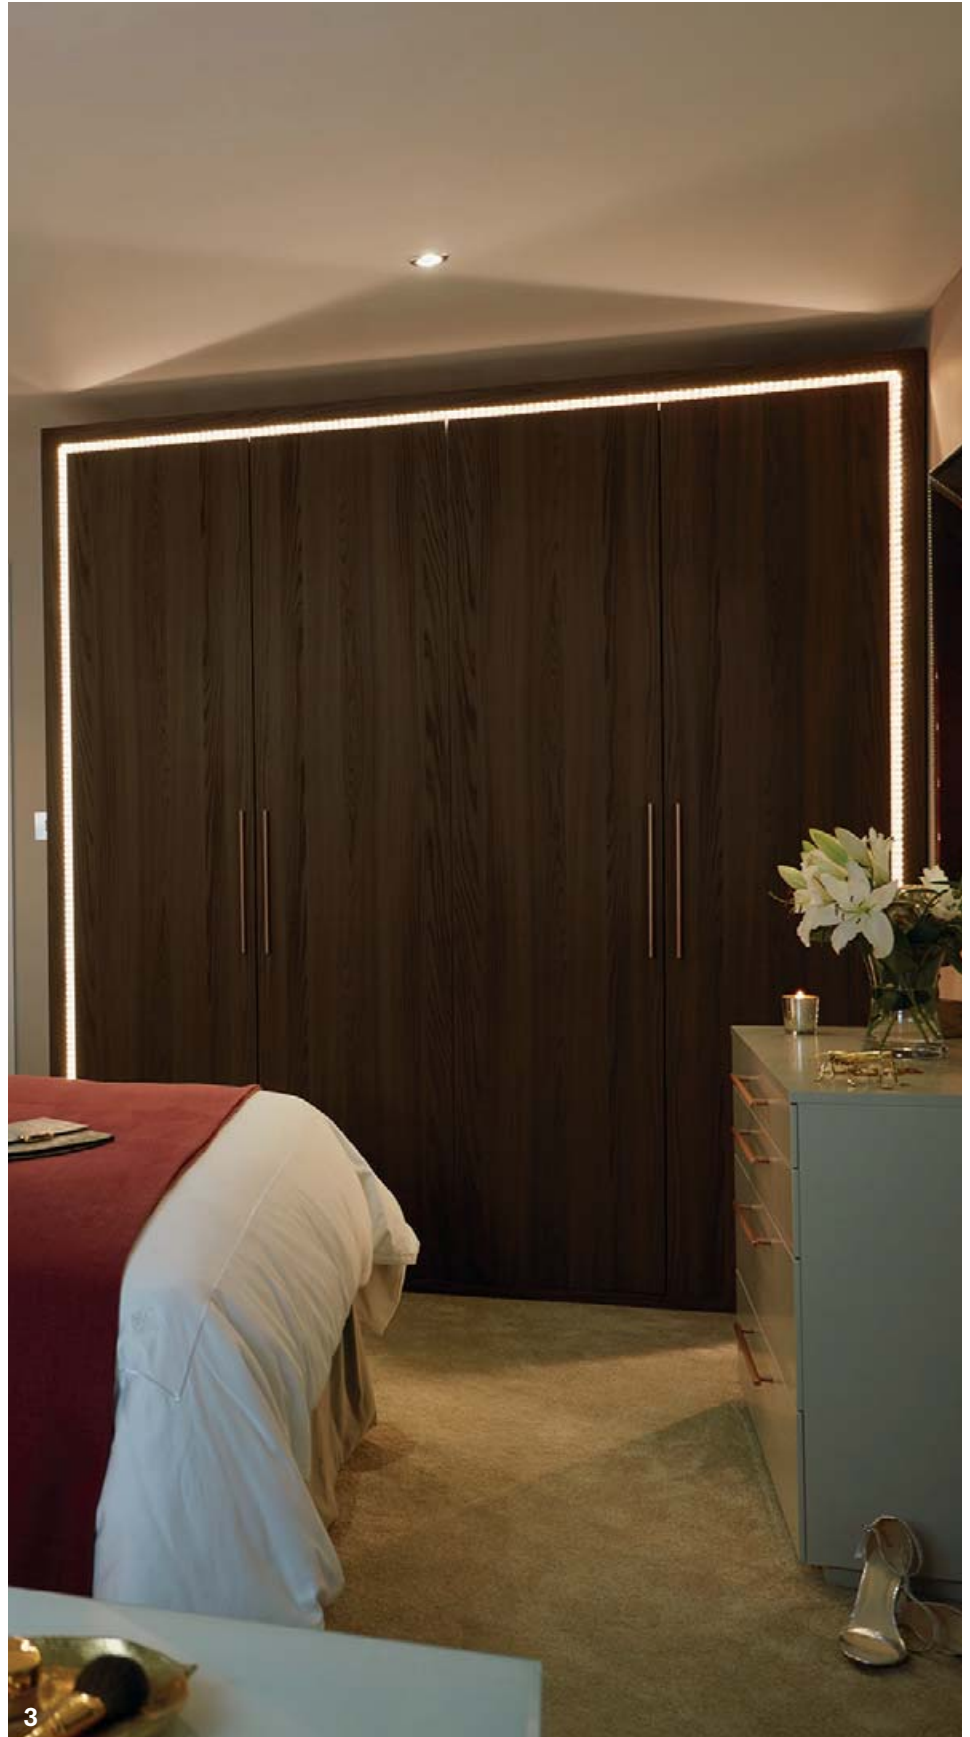

MAKE A FEATURE

Design your very own unique space with our beautiful range of feature doors. Create a focal point with the rich tones of walnut, or make a statement with our glass and mirror doors.

View our full feature door range at kindred.co.uk

1. Feature glass door
2. Feature mirror door
3. Feature walnut door