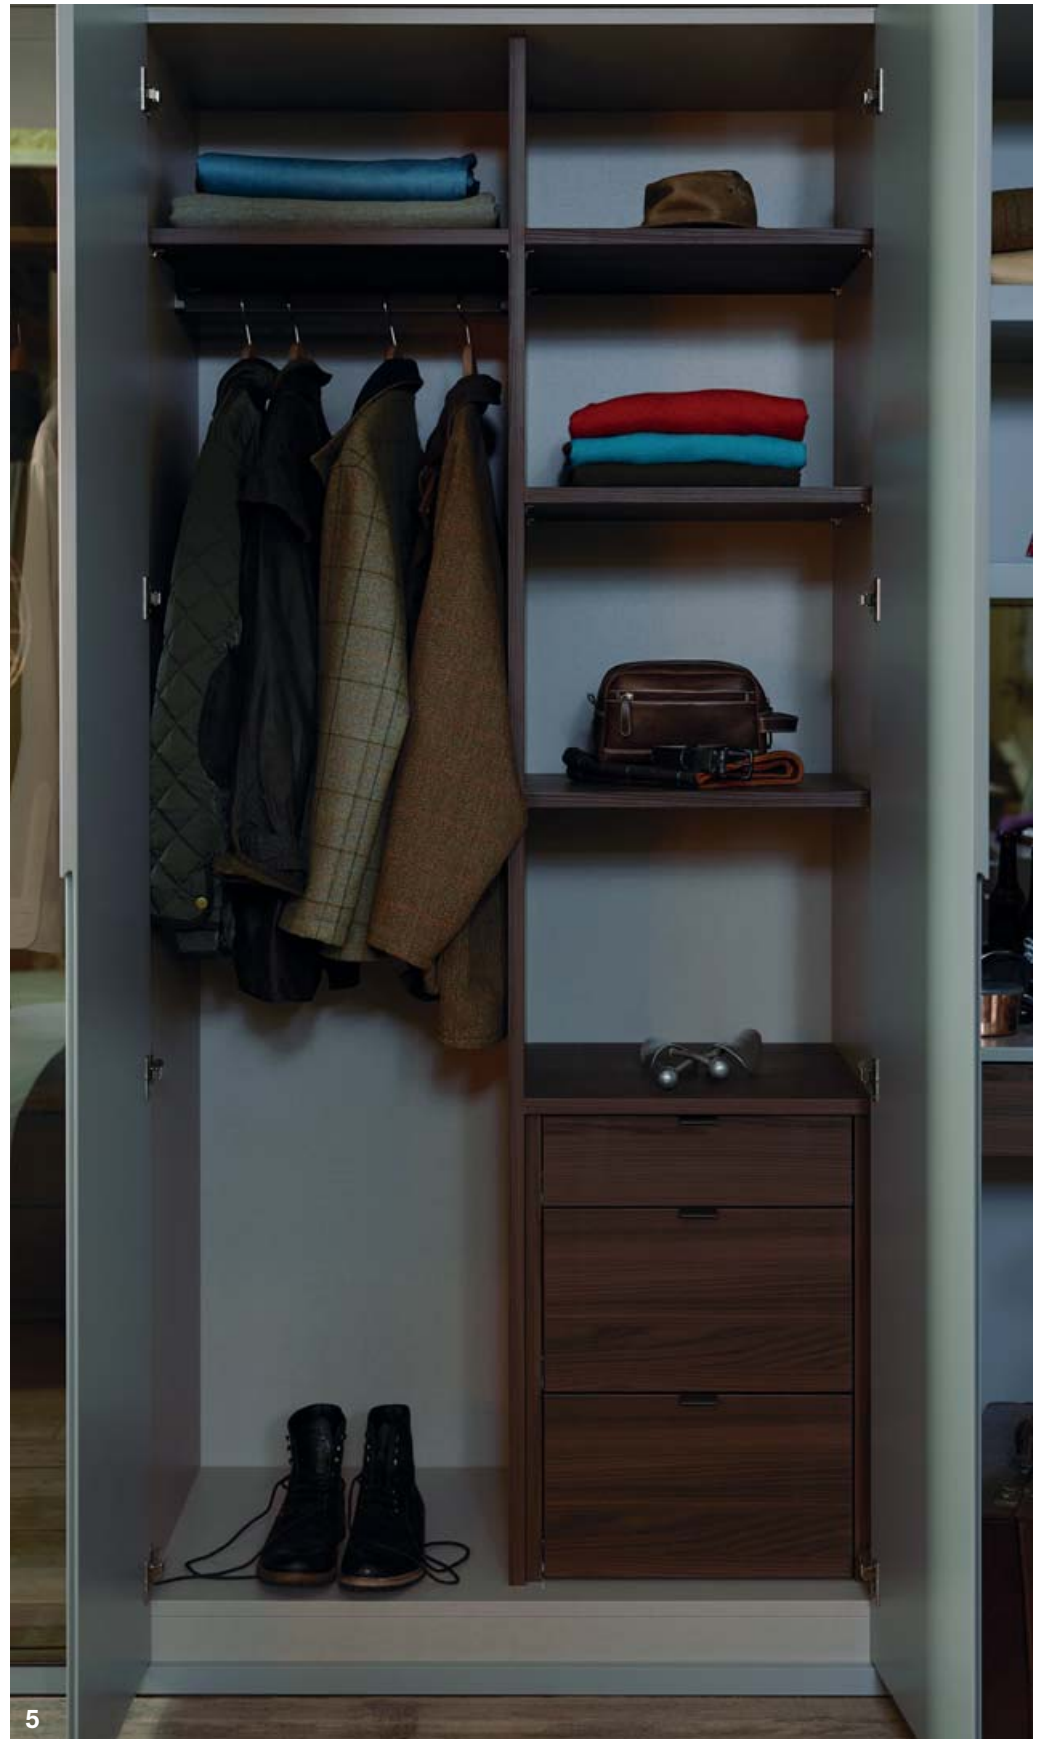

1. Walnut stackable drawers and pigeon unit
2. Oak stackable drawers
3. Linen additional shelves
4. Linen stackable drawers
5. Bespoke walnut internals

STACK. STORE. DISPLAY.