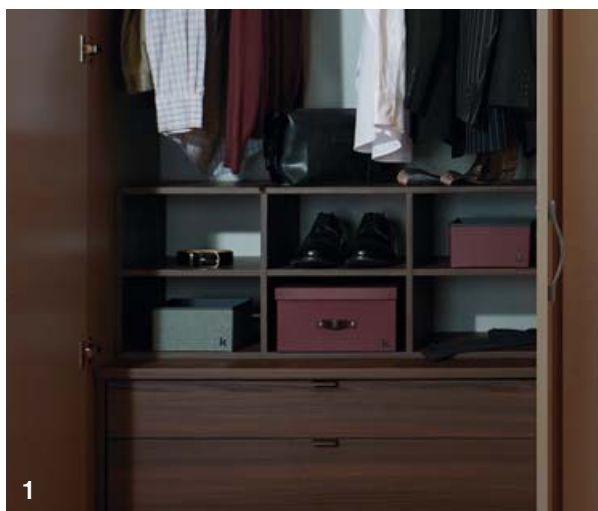

STACK. STORE. DISPLAY.

To create the perfect wardrobe, planning starts from within. Clever, flexible and beautiful in design, our wardrobe internals have been carefully considered to work around your needs. Available in walnut, oak and linen finishes, choose from stackable drawers, accent shelves, drawer organisers, shoe storage and pigeon units. Alternatively, make a bespoke internal solution, tailored to your personal needs.

View our full internal storage options at kindred.co.uk

PAGE 66